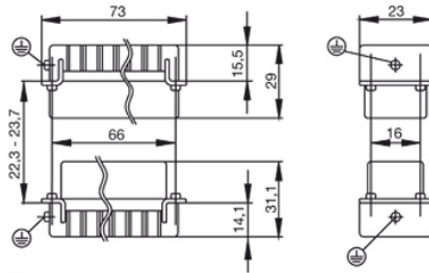

Drawings

Abmessungen

Steil

Buchse

Tightening torques and screwing tools

Screw size	Connector type	Dia. tightening torque in Nm	Recommended blade inserts and AF size for hexagon socket
M 2.5	Signal contacts		
	S 6/6	0.5 - 0.55	SD 0.6 x 3.5 mm or PZO
	S 6/12	0.5 - 0.55	SD 0.6 x 3.5 mm or PZO
M 2.9 x 0.5	Fastening screws		
	HQ 4/2	0.8 (plastic) / 1.1 (metal)	SD 0.6 x 3.5 mm or PH0
	HQ 8	0.8 (plastic) / 1.1 (metal)	SD 0.6 x 3.5 mm or PH0
	HQ 17	0.8 (plastic) / 1.1 (metal)	SD 0.6 x 3.5 mm or PH0
M 3	Contact screws		
	HA 3	0.5 - 0.55	SD 0.5 x 3.0 mm
	HA 4	0.5 - 0.55	SD 0.5 x 3.0 mm
	HA 10 bis HA 48	0.5 - 0.55	SD 0.6 x 3.5 mm or PH0
	HE	0.5 - 0.55	SD 0.6 x 3.5 mm or PZO
	HVE	0.5 - 0.55	SD 0.6 x 3.5 mm or PZO
	Signal contacts:		
	S 4/2	0.5 - 0.55	SD 0.6 x 3.5 mm or PZO
	S 4/8	0.5 - 0.55	SD 0.6 x 3.5 mm or PZO
	PE connection via female contact		
	S 4	0.5 - 0.8	SD 0.6 x 3.5 mm
	ConCept modular frame, metal	0.5 - 0.55	SD 0.6 x 3.5 mm
	PE terminal		
	HQ 5	0.5 - 0.55	SD 0.6 x 3.5 or 0.8 x 4 mm
	HQ 7	0.5 - 0.55	SD 0.6 x 3.5 or 0.8 x 4 mm
	Fastening screws	0.5 - 0.55	SD 0.6 x 3.5 mm or PZO
	Guide pin	0.5 - 0.55	SD 0.6 x 3.5 mm or PZO
	Guide bush	0.5 - 0.55	SD 0.6 x 3.5 mm or PZO
	Coding pins	0.5 - 0.55	SD 0.6 x 3.5 mm or PZO
	M 4	Contact screws	
HSB		1.2 - 1.5	SD 0.6 x 3.5 or 0.8 x 4 mm or PZ1
PE connection via male contact			
S 4		0.5 - 0.8	SD 0.6 x 3.5 mm
ConCept modular frame, metal		1.2 - 1.5	SD 0.6 x 3.5 mm
PE terminal			
HA		1.2 - 1.5	SD 0.6 x 3.5 or 0.8 x 4 mm or PH1
HE		1.2 - 1.5	SD 0.6 x 3.5 or 0.8 x 4 mm or PH1
HEE		1.2 - 1.5	SD 0.6 x 3.5 or 0.8 x 4 mm or PH1
HVE		1.2 - 1.5	SD 0.6 x 3.5 or 0.8 x 4 mm or PH1
HD		1.2 - 1.5	SD 0.6 x 3.5 or 0.8 x 4 mm or PZ1
HDD		1.2 - 1.5	SD 0.6 x 3.5 or 0.8 x 4 mm or PZ1
S 6/6 (for signal contacts)		1.2 - 1.5	0.8 x 4 mm or PZ1
ConCept modular frame, plastic		1.2 - 1.5	0.8 x 4 mm or PZ1
M 5		PE terminal	
	HSB	2 - 2.5	SD 1 x 5.5 mm or PZ2
	S 4/0 (Screw connection)	2 - 2.5	SD 1.2 x 6.5 mm or PH2
	S 4/0 (Axial screw connection)	2 - 2.5	SD 0.8 x 4 mm or PZ 2
	S 4/2	2 - 2.5	SD 1.2 x 6.5 mm or PH2
	S 4/8	2 - 2.5	SD 1.2 x 6.5 mm or PH2
	S 6/12	2 - 2.5	SD 0.8 x 4 mm or PZ 2
	S 6/36	2 - 2.5	SD 1.2 x 6.5 mm or PH2
	S 8/24	2 - 2.5	SD 1.2 x 6.5 mm or PH2
	S 12/2	2 - 2.5	SD 1.2 x 6.5 mm or PH2
	M 6	Power contacts	
S 4/0 (Screw connection)		1.2 (1.5 mm ²) / 2 (2.5 mm ²) / 3 (4-16 mm ²)	SD 0.8 x 4 mm
S 4/2		1.2 (1.5 mm ²) / 2 (2.5 mm ²) / 3 (4-16 mm ²)	SD 0.8 x 4 mm
S 4/8		1.2 (1.5 mm ²) / 2 (2.5 mm ²) / 3 (4-16 mm ²)	SD 0.8 x 4 mm
M 7 x 0.75	Power contacts		
	S 4	1.1 - 1.7	SW 2
	S 6/6 (+ PE)	6 - 8	SW 4
M 8 x 0.75	Power contacts		
	S 6/12	1.1 - 1.7	SW 2
	S 8/0 (+ PE)	6 (10-16 mm ²) - 7 (25 mm ²)	SW 4
M10 x 1	Power contacts		
	S 4/0 (Axial connection)	2 - 3	SW 3